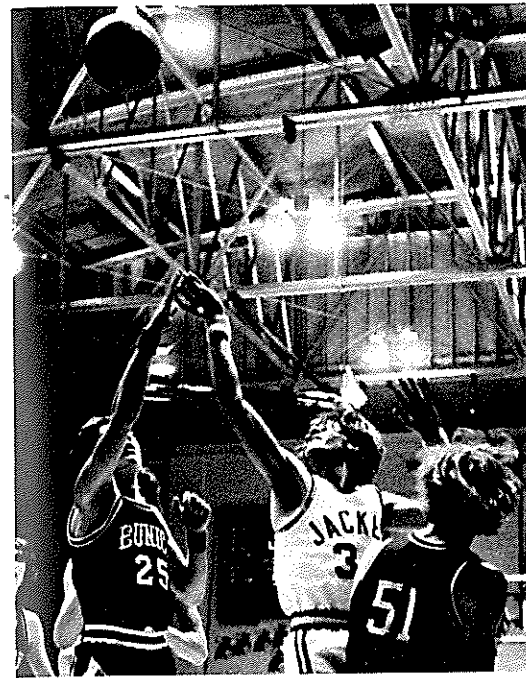

Robert Holt puts up a two-pointer.