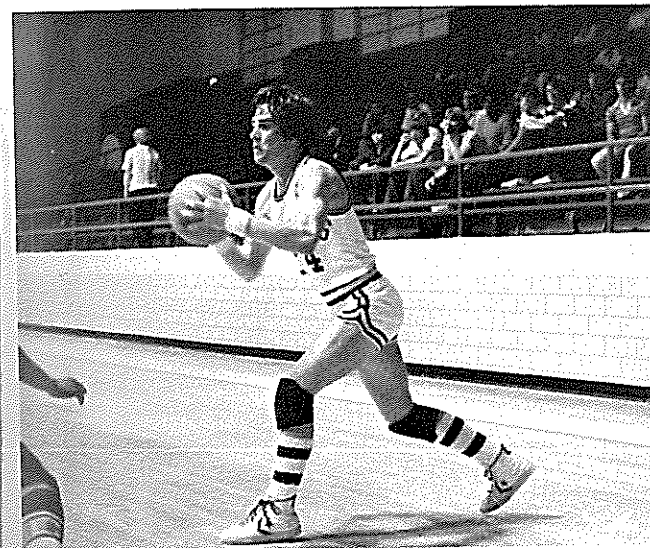

# Basketball

The Varsity Basketball team had an outstanding season. Shown standing (l-r) Lendale Widner, Sammy Berzoza, Layne Nutt, Johnny LaLonde, Duff Michel, Bobby Williams, Robert Holt and Cole Mitchell. Kneeling (l-r) are Arnaldo Carrasco (trainer) and Leo Moralez (manager).

|      |     |              |   |
|------|-----|--------------|---|
| Nov. | 27  | Greenwood    | T |
| Nov. | 30  | Pecos        | H |
| Dec. | 4   | Monahans     | T |
| Dec. | 7-8 | Brownwood    | T |
| Dec. | 10  | Monahans     | H |
| Dec. | 13  | Alpine       | T |
| Dec. | 18  | Ft. Stockton | T |
| Dec. | 20  | Van Horn     | H |
| Jan. | 3   | Big Lake     | T |
| Jan. | 8   | Greenwood    | H |
| Jan. | 10  | Sonora       | H |
| Jan. | 15  | Jal          | T |
| Jan. | 18  | Ozona        | T |
| Jan. | 22  | Eunice       | T |
| Jan. | 25  | Crane        | H |
| Jan. | 29  | Jal          | H |
| Feb. | 1   | Sonora       | T |
| Feb. | 5   | Eunice       | H |
| Feb. | 8   | Ozona        | H |
| Feb. | 12  | Crane        | T |

Head Coach J. E. Todd

Robert Holt puts up a two-pointer.

Senior Captain Duff Michel rips the net from the corner.

Cole Mitchell adds one of his record-setting assists.

Sammy Berzoza drives past a Crane defender.