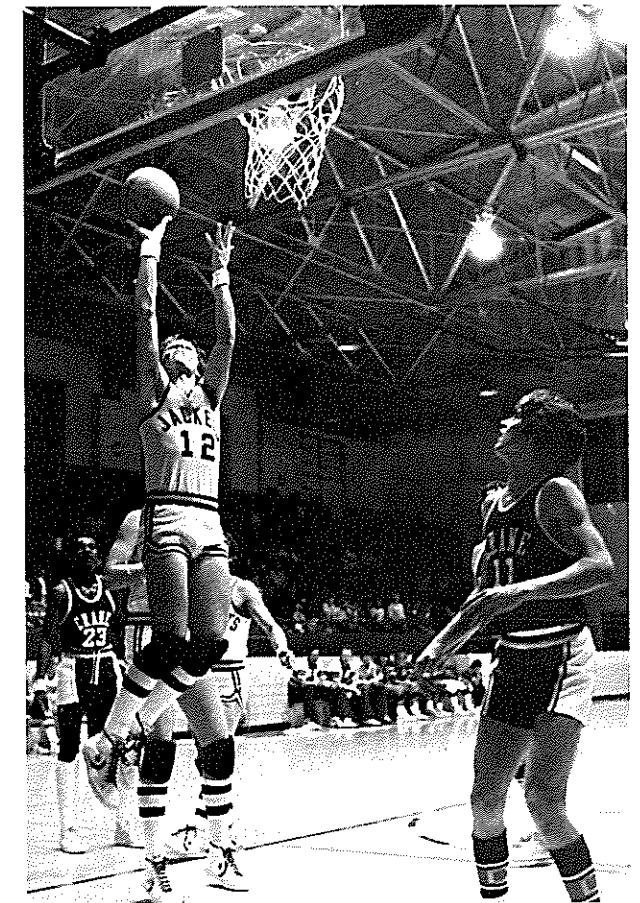

# Basketball

The Varsity Basketball team had an outstanding season. Shown standing (l-r) Lendale Widner, Sammy Berzoza, Layne Nutt, Johnny LaLonde, Duff Michel, Bobby Williams, Robert Holt and Cole Mitchell. Kneeling (l-r) are Arnaldo Carrasco (trainer) and Leo Moralez (manager).

Head Coach J. E. Todd

Robert Holt puts up a two-pointer.

Senior Captain Duff Michel rips the net from the corner.

Cole Mitchell adds one of his record-setting assists.

Sammy Berzoza drives past a Crane defender.