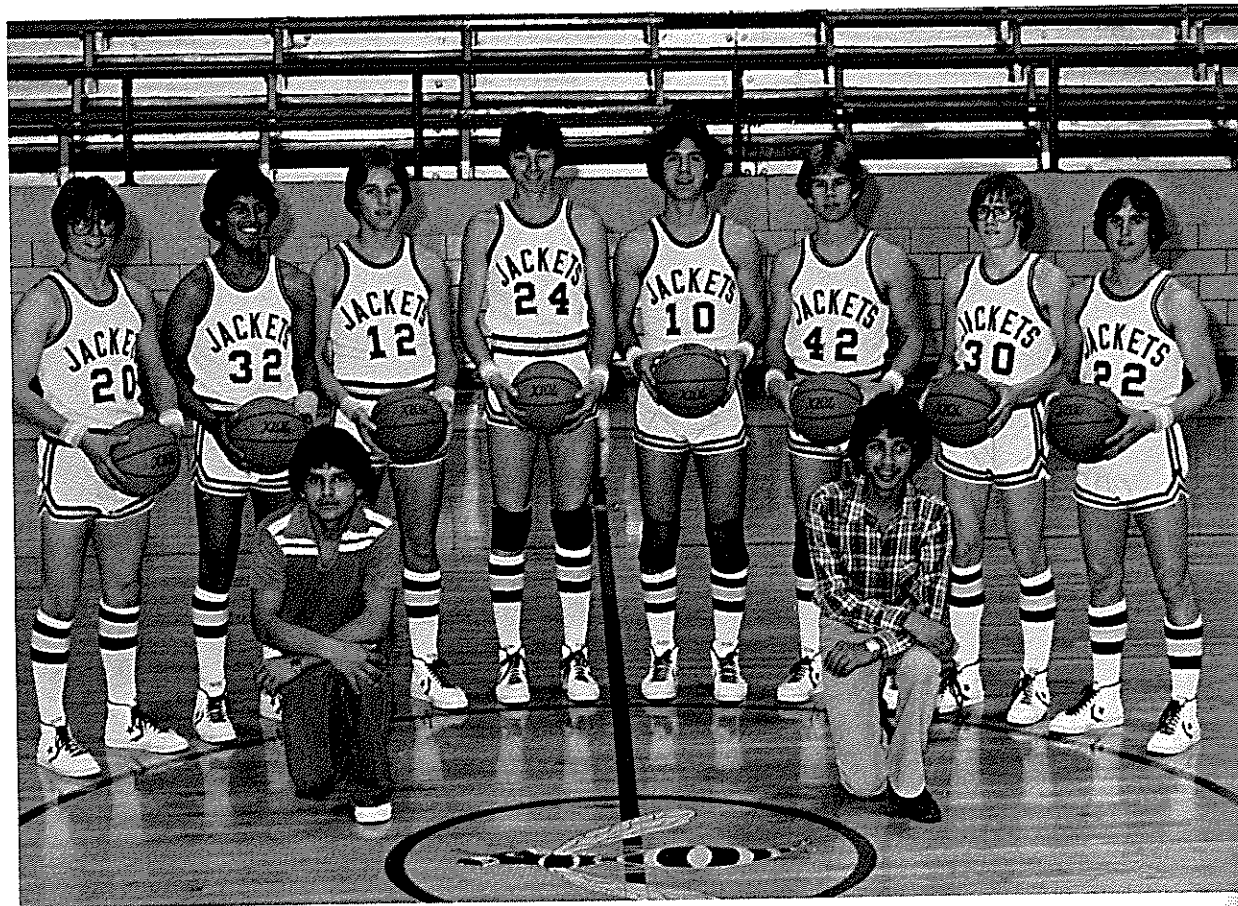

# Basketball

The Varsity Basketball team had an outstanding season. Shown standing (l-r) Lendale Widner, Sammy Berzoza, Layne Nutt, Johnny LaLonde, Duff Michel, Bobby Williams, Robert Holt and Cole Mitchell. Kneeling (l-r) are Arnaldo Carrasco (trainer) and Leo Moralez (manager).

Head Coach J. E. Todd

Robert Holt puts up a two-pointer.

Senior Captain Duff Michel rips the net from the corner.

Cole Mitchell adds one of his record-setting assists.

Sammy Berzoza drives past a Crane defender.