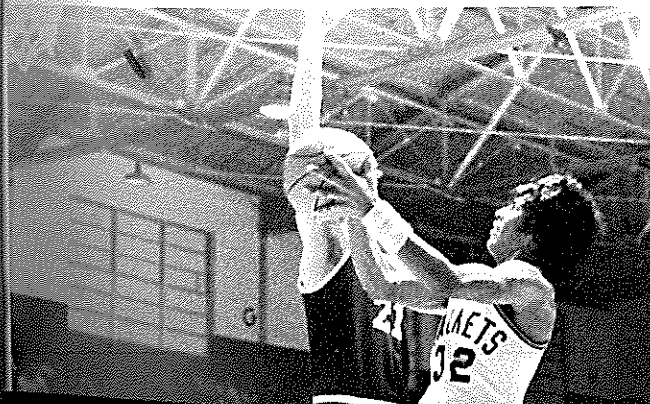

# Basketball

The Varsity Basketball team had an outstanding season. Shown standing (l-r) Lendale Widner, Sammy Berzoza, Layne Nutt, Johnny LaLonde, Duff Michel, Bobby Williams, Robert Holt and Cole Mitchell. Kneeling (l-r) are Arnaldo Carrasco (trainer) and Leo Moralez (manager).

Head Coach J. E. Todd

Robert Holt puts up a two-pointer.

Senior Captain Duff Michel rips the net from the corner.

Cole Mitchell adds one of his record-setting assists.

Sammy Berzoza drives past a Crane defender.